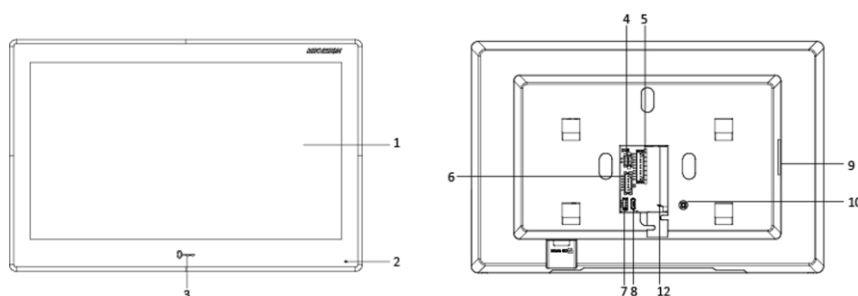

Lock control	1 relay, Max. 30 VDC 0.3 A, and 1 high/low level relay (3.3 V/0V)
General	
Button	/
Installation	Surface mounting
Indicator	/
Weight	Net weight: 875 g Gross weight: 1060 g
Protective level	/
Working temperature	-10 °C to 50 °C (14 °F to 122 °F)
Working humidity	10% to 90% (no-condensing)
Dimension (W × H × D)	254 mm × 166 mm × 26.65 mm (10.0" × 6.54" × 1.05")
Battery	/
Power supply	12 VDC, 1 A, IEEE802.3af, standard PoE
Application environment	Indoor
Power consumption	≤ 12 W
Language	English, Russian, Estonian, Bulgaria, Hungarian, Greek, German, Italian, Czech, Slovak, France, Polish, Dutch, Portuguese, Spanish, Romanian, Danish, Swedish, Norwegian, Finnish, Croatian, Slovenian, Serbian, Turkish, Traditional Chinese, Vietnamese, Hebrew, Latvian, Lithuanian, Brazilian Portuguese, Ukrainian, Mongolian

Physical Interface

No.	Description	No.	Description
1	Screen	7	Debugging Port
2	Microphone	8	microUSB Interface
3	Unlock Button	9	Loudspeaker
4	Power Supply Interface	10	Reserved
5	Alarm Terminals	11	TAMPER
6	RS-485/Relay Interface	12	Network Interface

Headquarters

No.555 Qianmo Road, Binjiang District,
Hangzhou 310051, China
T +86-571-8807-5998
www.hikvision.com

Follow us on social media to get the latest product and solution information.