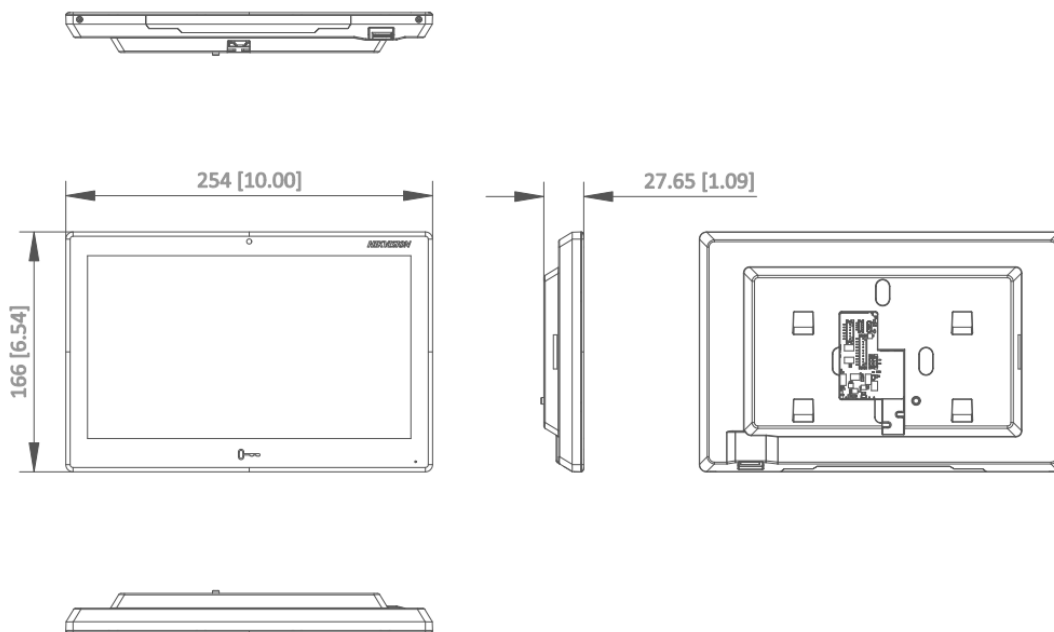

## Physical Interface

No.	Description	No.	Description
1	Screen	7	Debugging Port
2	Microphone	8	microUSB Interface
3	Unlock Button	9	Loudspeaker
4	Power Supply Interface	10	Reserved
5	Alarm Terminals	11	TAMPER
6	RS-485/Relay Interface	12	Network Interface

DS-KH9510-WTE1(B)

▪ **Dimension**

Unit:mm [inch]

SCALE 1:1

▪ **Accessory**

▪ **Optional**

<b>DS-KAW50-1</b> <b>50W 12V Power</b> <b>Adapter</b>	<b>DS-KAW50-1N</b> <b>50W 12V Power</b> <b>Adapter</b>	<b>DS-KABH9510-T</b> <b>Indoor Station</b> <b>Table Bracket</b>
		