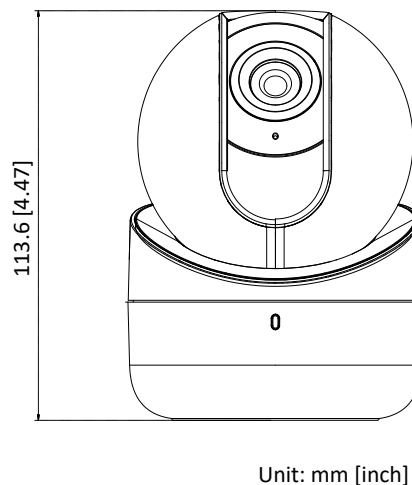

Communication Interface	1 RJ45 10M/100M self-adaptive Ethernet port
On-board Storage	Built-in microSD/SDHC/SDXC slot, up to 128 GB
Audio Interface	1 build-in microphone, 1 build-in speaker
Reset	Yes
Wi-Fi	
Wireless Standards	IEEE802.11b, 802.11g, 802.11n
Frequency Range	2.4 GHz - 2.4835 GHz
Channel Bandwidth	20/40MHz Support
Protocols	802.11b: CCK, QPSK, BPSK, 802.11g/n: OFDM
Security	64/128-bit WEP, WPA/WPA2, WPA-PSK/WPA2-PSK, WPS
Transfer Rates	11b: 11Mbps, 11g: 54Mbps, 11n: up to 150Mbps
Wireless Range	50 meters (The performance varies based on actual environment)
General	
Operating Conditions	-10 °C to 40°C (14 °F to 104 °F), Humidity 95% or less (non-condensing)
Power Supply	DC 5V ± 10 %, micro USB interface
Current	Max. 1.4A
Power Consumption	Max. 7W
IR Range	Up to 10 m
Material	Plastic
Memory Card	DS-2CV2Q21FD-IW: no memory card included DS-2CV2Q21FD-IW/16G-T: includes a 16 GB memory card DS-2CV2Q21FD-IW/32G-T: includes a 32 GB memory card DS-2CV2Q21FD-IW/64G-T: includes a 64 GB memory card
Dimensions	Φ 82.4 × 113.6 mm (Φ 3.25" × 4.47")
Weight (include package)	Approx. 510g (1.12 lb)

Ordering Models

DS-2CV2Q21FD-IW, DS-2CV2Q21FD-IW/16G-T, DS-2CV2Q21FD-IW/32G-T, DS-2CV2Q21FD-IW/64G-T

Dimensions

Distributed by

**HIKVISION®****Headquarters**

No.555 Qianmo Road, Binjiang District,
Hangzhou 310051, China
T +86-571-8807-5998
overseasbusiness@hikvision.com