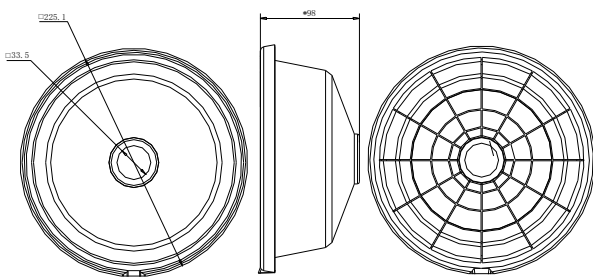

DS-1253ZJ-L

Rain Shade for Outdoor Dome Camera

Features:

- Water chute design for preventing rainwater from flowing to camera housing;
- Prevent direct sunlight and improve image quality;
- Rain protection and six-level windproof;
- Weaken the possibility of freezing;
- Match up with wall mount(DS-1273ZJ series)

Dimension:

Order Model:

DS-1253ZJ-L

Parameter:

Model	DS-1253ZJ-L
Parameters	Rain Shade for Outdoor Dome Camera
Appearance	Hikvision White
Material	Plastic
Dimension	Φ 225.1 × 98 mm
Weight	172 g (0.38 lb.)

Notice:

- The rain shade should be installed on flat wall
- The wall must be capable of supporting over 3 times as much as the total weight of the camera and accessory.

Note: The actual dome camera may vary from the picture above.